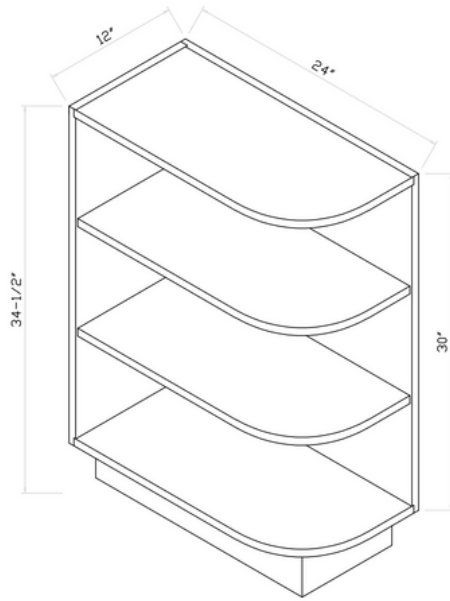

BASE CABINETS

SKU
B09SR
B12SR

Designed to be a
spice rack

SKU
BOES12

SKU
DB12
DB15
DB18
DB21
DB24
DB27
DB30
DB33*
DB36

*Limited colors only

SKU
BMC30

Designed to fit
a built-in microwave

SKU
SB24
SB27
SB30
SB33
SB36
SB42

Designed to fit a
sink or cooktop

SKU
FSB36

Designed to fit
a farmer style sink