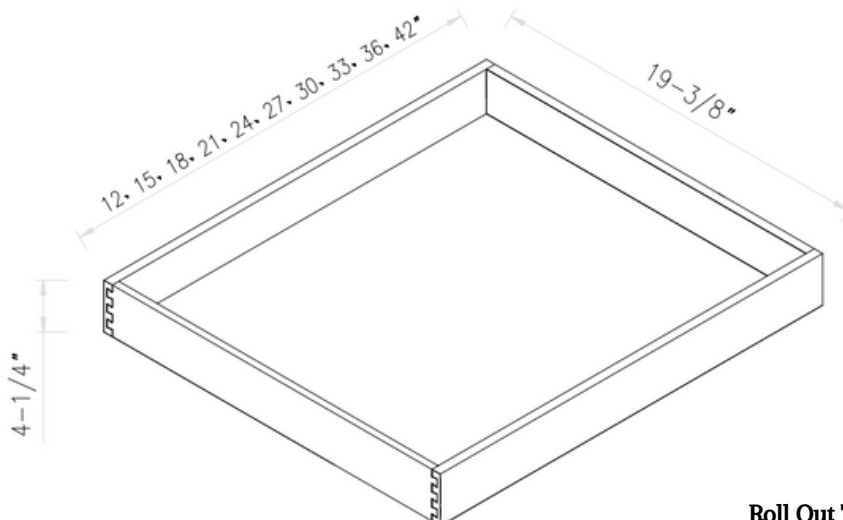

SKU
ROT12
ROT15
ROT18
ROT21
ROT24
ROT27
ROT30
ROT33
ROT36
ROT39
ROT42

Roll Out Trays for Base Cabinets & Pantries