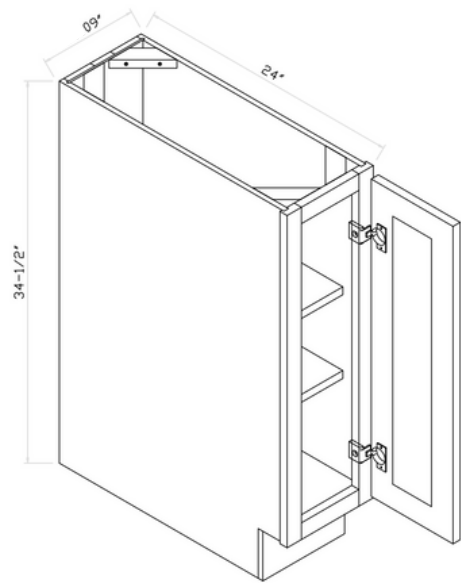

SEE OUR
PRODUCT :

Get More Information :
www.pioneercabinet.com

CONFIGURATIONS

We offer our cabinetry in a variety of sizes, shapes, and configurations to ensure we meet the unique needs of every space. Please review the options and select the SKU that best works for you- SKU letters indicate the shape / configuration, while the SKU numbers indicate the product's varied dimension in inches. For example, SKU "B12" is our classic base cabinet in the 12" width size; SKU "W1230" is our regular wall cabinet in 12" width size and 30" height size