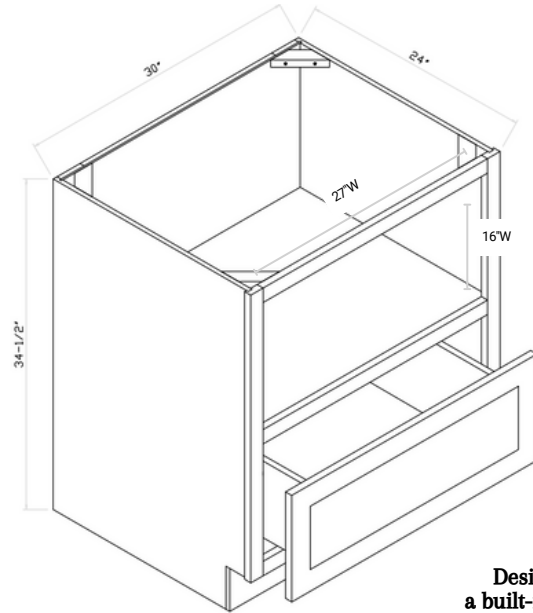

Designed to be a
spice rack

SKU
BOES12

SKU
DB12
DB15
DB18
DB21
DB24
DB27
DB30
DB33*
DB36

*Limited colors only

SKU
BMC30

Designed to fit
a built-in microwave

SKU
SB24
SB27
SB30
SB33
SB36
SB42

Designed to fit a
sink or cooktop