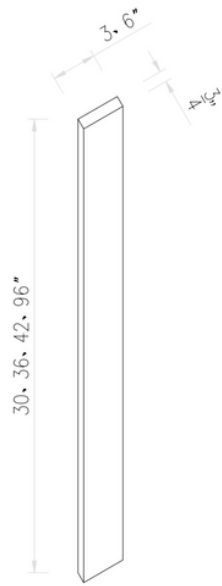

SKU
WF30
WF36
WF42
F396

WF642
F696

Tall Fillers &
Wall Fillers