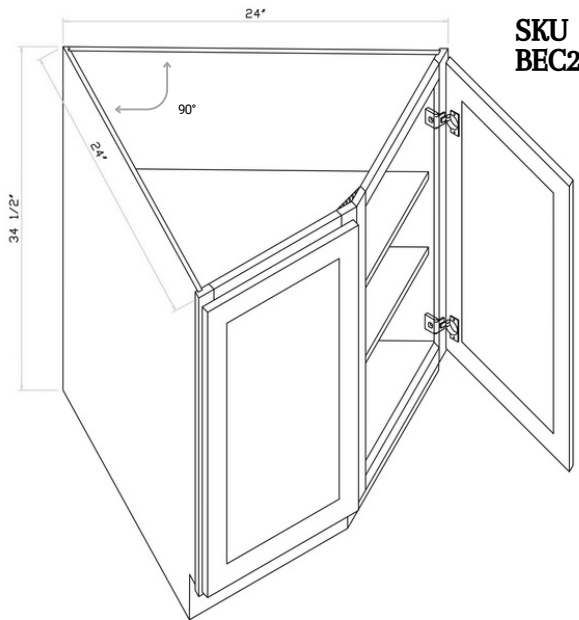

TOP DOWN VIEW

SKU
BBC45

Base Blind
Corner

TOP DOWN VIEW

CORNER BASE CABINETS

SKU
SBD36*
SBD45

Designed to fit
a sink

*Limited colors only