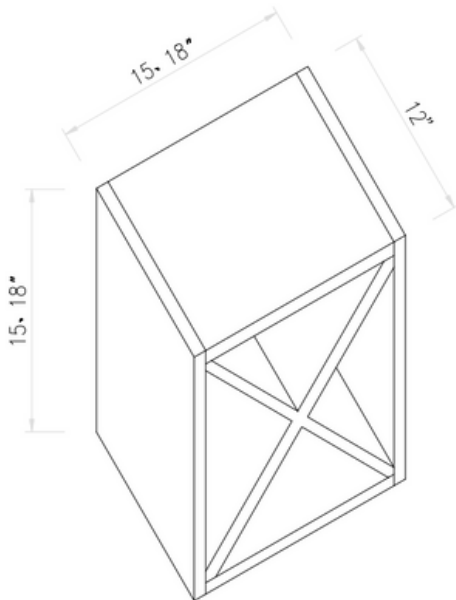

Glass door & shelves

ADDITIONAL PIECES

SKU
KD30

Knee Drawer for Vanities

SKU
SGH30
SGH36

Wine Glass Holder for Wall Cabinets

SKU
WR1515
WR1818

Wine Rack