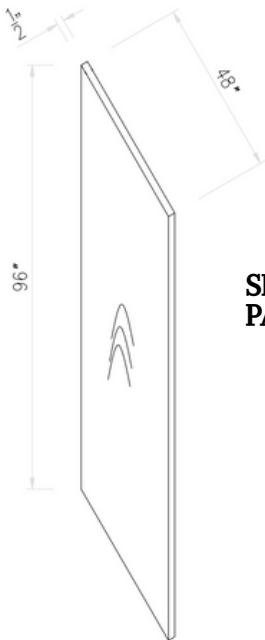

Glass door & shelves

ADDITIONAL PIECES

SKU
KD30

Knee Drawer for Vanities

SKU
SGH30
SGH36

Wine Glass Holder for Wall Cabinets

SKU
WR1515
WR1818

Wine Rack

SKU
WR3015
WR3018
WR3615
WR3618

Wine Rack

SKU
ROT12
ROT15
ROT18
ROT21
ROT24
ROT27
ROT30
ROT33
ROT36
ROT39
ROT42

Roll Out Trays for Base Cabinets & Pantries

PANELS & TRIM

SKU
PANEL 96x48x1/4"

Skin Panel

SKU
R/P 1 1/2

Fridge Panel

SKU
PANEL 96x48x1/2"

SKU
PANEL 96x24x3/4

*Only one side finished

Finished Panel

SKU
DWP3

Dishwasher
Panel

SKU
TK