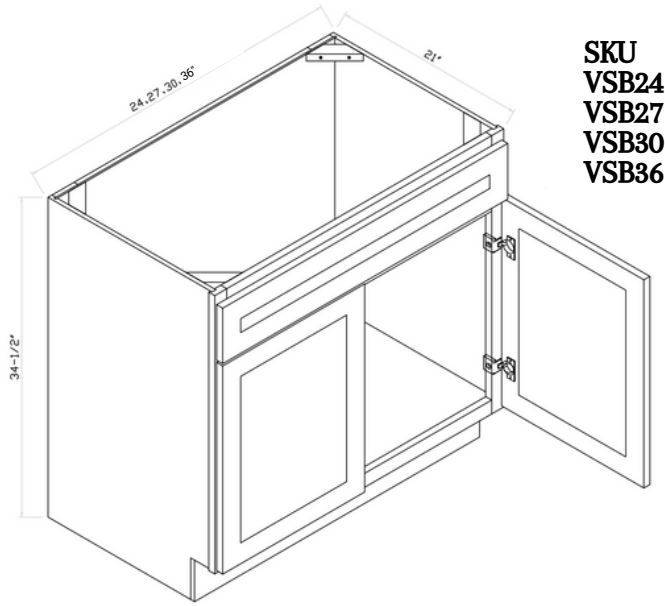

SKU
VS24
VS27
VS30
VS36