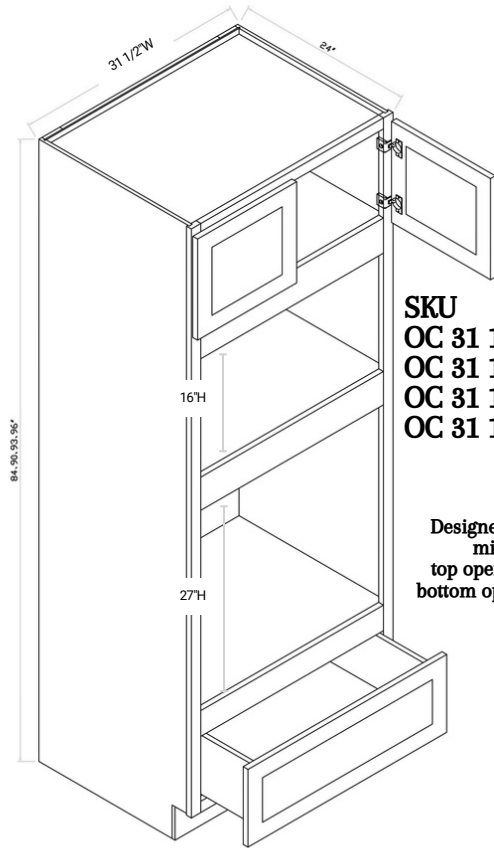

SKU
P2484
P2490
P2493
P2496

P3084
P3090
P3093
P3096

P3684
P3690
P3693
P3696

OVEN CABINETS

SKU
 OC 31 1/2 84SM
 OC 31 1/2 90SM
 OC 31 1/2 93SM
 OC 31 1/2 96SM

Designed to fit a single oven + microwave combo; opening = 28.5"W by 42"H

SKU
 OC 31 1/2 84S+M(SMS)
 OC 31 1/2 90S+M(SMS)
 OC 31 1/2 93S+M(SMS)
 OC 31 1/2 96S+M(SMS)

Designed to fit a single oven + microwave separate; top opening = 28.5"W by 16"H; bottom opening = 28.5"W by 27"H