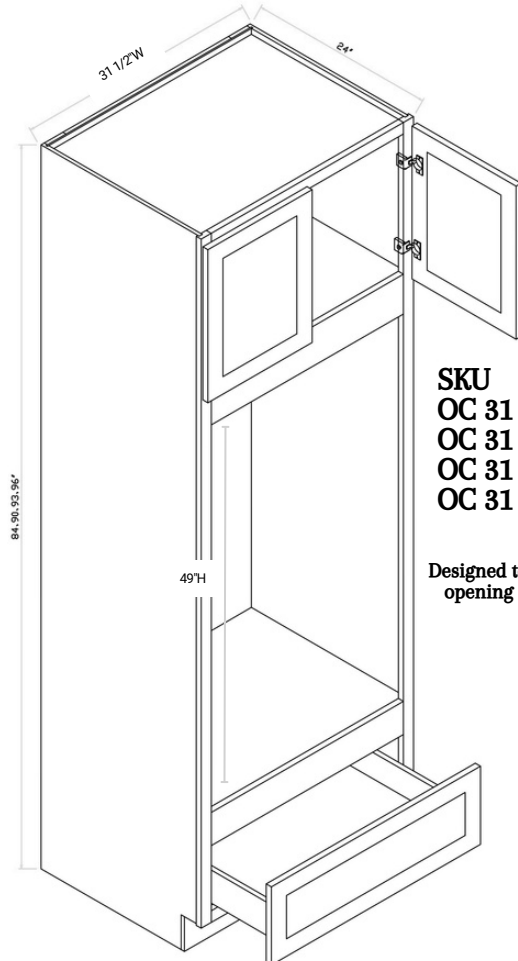

SKU
P2484
P2490
P2493
P2496

P3084
P3090
P3093
P3096

P3684
P3690
P3693
P3696

OVEN CABINETS

SKU
 OC 31 1/2 84SM
 OC 31 1/2 90SM
 OC 31 1/2 93SM
 OC 31 1/2 96SM

Designed to fit a single oven + microwave combo; opening = 28.5"W by 42"H

SKU
 OC 31 1/2 84S+M(SMS)
 OC 31 1/2 90S+M(SMS)
 OC 31 1/2 93S+M(SMS)
 OC 31 1/2 96S+M(SMS)

Designed to fit a single oven + microwave separate; top opening = 28.5"W by 16"H; bottom opening = 28.5"W by 27"H

SKU
 OC 31 1/2 84S
 OC 31 1/2 90S
 OC 31 1/2 93S
 OC 31 1/2 96S

Designed to fit a single oven; opening = 28.5"W by 27"H

SKU
 OC 31 1/2 84D
 OC 31 1/2 90D
 OC 31 1/2 93D
 OC 31 1/2 96D

Designed to fit a double oven; opening = 28.5"W by 49"H