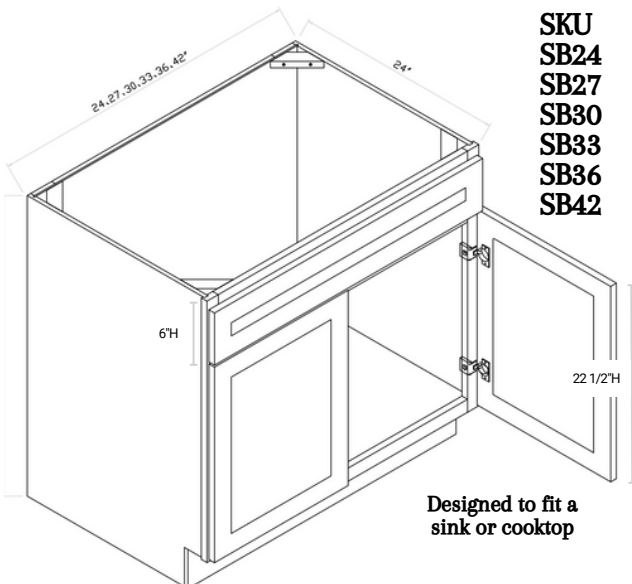

SEE OUR
PRODUCT :

Get More Information :
www.pioneercabinet.com

CONFIGURATIONS

We offer our cabinetry in a variety of sizes, shapes, and configurations to ensure we meet the unique needs of every space. Please review the options and select the SKU that best works for you- SKU letters indicate the shape / configuration, while the SKU numbers indicate the product's varied dimension in inches. For example, SKU "B12" is our classic base cabinet in the 12" width size; SKU "W1230" is our regular wall cabinet in 12" width size and 30" height size

**SKU
B09**

**SKU
B12
B15
B18
B21**

**SKU
B24
B27
B30**

**SKU
B33
B36
B39
B42**

**SKU
B06SR**

Designed to be a
spice rack

BASE CABINETS

SKU
B09SR
B12SR

Designed to be a
spice rack

SKU
BOES12

SKU
DB12
DB15
DB18
DB21
DB24
DB27
DB30
DB33*
DB36

*Limited colors only

SKU
BMC30

Designed to fit
a built-in microwave

SKU
SB24
SB27
SB30
SB33
SB36
SB42

Designed to fit a
sink or cooktop

SKU
FSB36

Designed to fit
a farmer style sink

CORNER BASE CABINETS

SKU
BBC39

Base Blind
Corner

TOP DOWN VIEW

SKU
BBC42

Base Blind
Corner