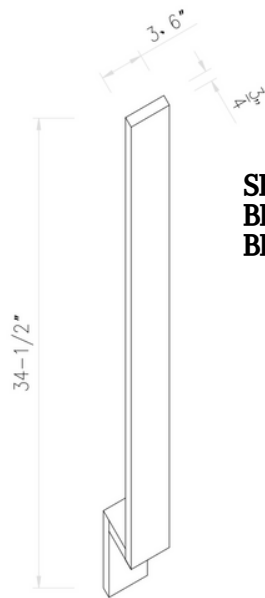

SKU
BF3
BF6

Base Filler