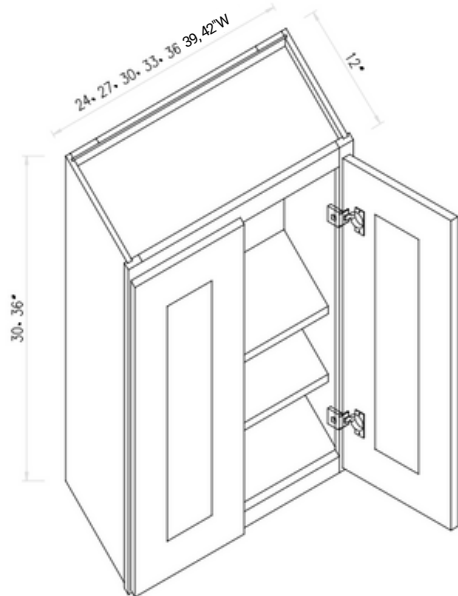

SKU
W2430
W2730
W3030
W3330
W3630
W3930
W4230

W2436
W2736
W3036
W3336
W3636
W3936
W4236