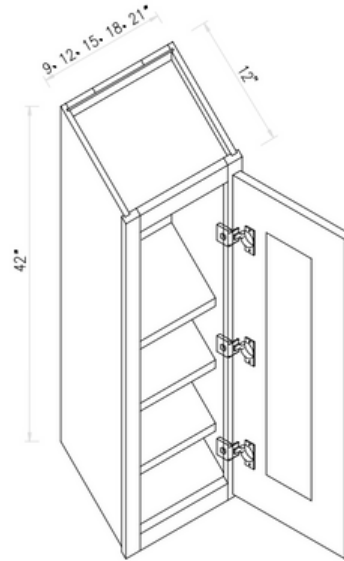

SKU
W0942
W1242
W1542
W1842
W2142