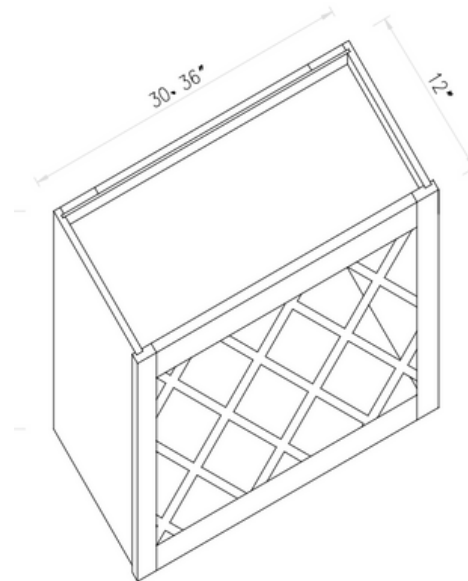

Glass door & shelves

ADDITIONAL PIECES

SKU
KD30

Knee Drawer for Vanities

SKU
SGH30
SGH36

Wine Glass Holder for Wall Cabinets

SKU
WR1515
WR1818

Wine Rack