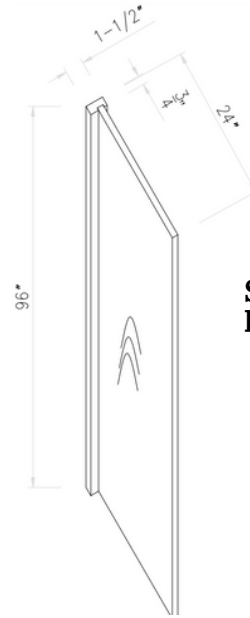

Glass door & shelves

ADDITIONAL PIECES

SKU
KD30

Knee Drawer for Vanities

SKU
SGH30
SGH36

Wine Glass Holder for Wall Cabinets

SKU
WR1515
WR1818

Wine Rack

SKU
WR3015
WR3018
WR3615
WR3618

Wine Rack

SKU
ROT12
ROT15
ROT18
ROT21
ROT24
ROT27
ROT30
ROT33
ROT36
ROT39
ROT42

Roll Out Trays for Base Cabinets & Pantries

PANELS & TRIM

SKU
PANEL 96x48x1/4"

Skin Panel

SKU
R/P 1 1/2

Fridge Panel

SKU
PANEL 96x48x1/2"

SKU
PANEL 96x24x3/4

*Only one side finished

Finished Panel

SKU
DWP3

Dishwasher
Panel

SKU
TK