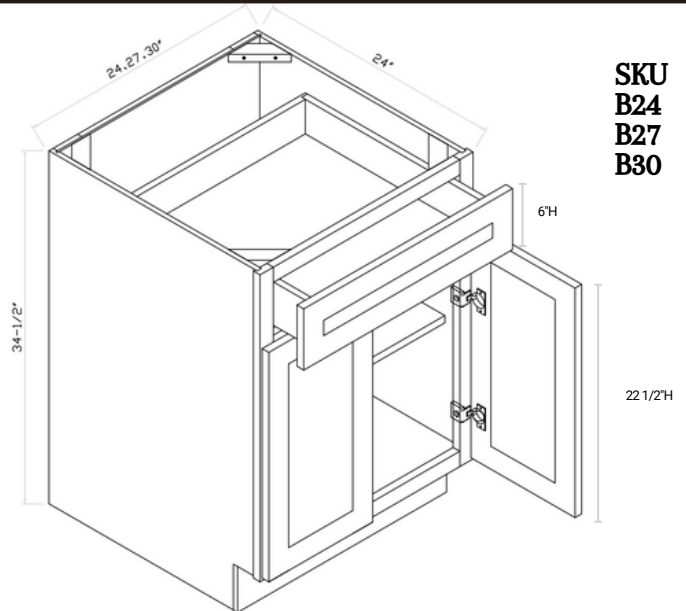

**SKU
B24
B27
B30**