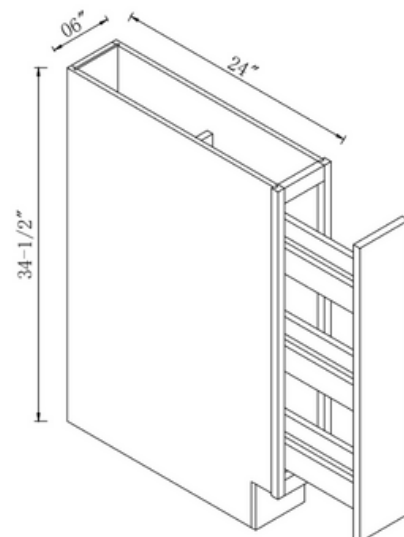

SEE OUR
PRODUCT :

Get More Information :
www.pioneercabinet.com

CONFIGURATIONS

We offer our cabinetry in a variety of sizes, shapes, and configurations to ensure we meet the unique needs of every space. Please review the options and select the SKU that best works for you- SKU letters indicate the shape / configuration, while the SKU numbers indicate the product's varied dimension in inches. For example, SKU "B12" is our classic base cabinet in the 12" width size; SKU "W1230" is our regular wall cabinet in 12" width size and 30" height size

**SKU
B09**

**SKU
B12
B15
B18
B21**

**SKU
B24
B27
B30**

**SKU
B33
B36
B39
B42**

**SKU
B06SR**

Designed to be a
spice rack

BASE CABINETS

SKU
B09SR
B12SR