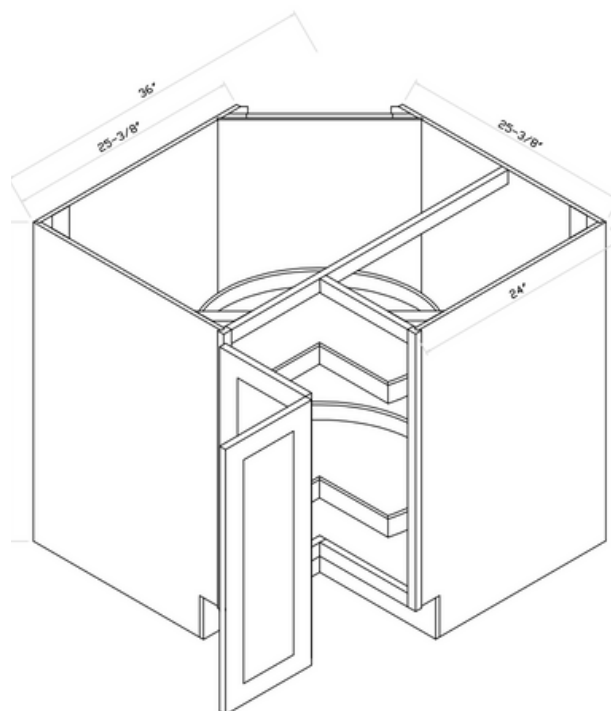

SKU
BLS36

Base Lazy
Susan