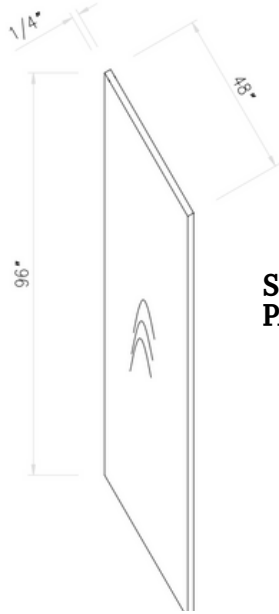

Glass door & shelves

ADDITIONAL PIECES

SKU
KD30

Knee Drawer for Vanities

SKU
SGH30
SGH36

Wine Glass Holder for Wall Cabinets

SKU
WR1515
WR1818

Wine Rack

SKU
WR3015
WR3018
WR3615
WR3618

Wine Rack

SKU
ROT12
ROT15
ROT18
ROT21
ROT24
ROT27
ROT30
ROT33
ROT36
ROT39
ROT42

Roll Out Trays for Base Cabinets & Pantries

PANELS & TRIM

SKU
PANEL 96x48x1/4"

Skin Panel

SKU
R/P 1 1/2

Fridge Panel

SKU
PANEL 96x48x1/2"

SKU
PANEL 96x24x3/4

*Only one side finished

Finished Panel

SKU
DWP3

Dishwasher
Panel

SKU
TK