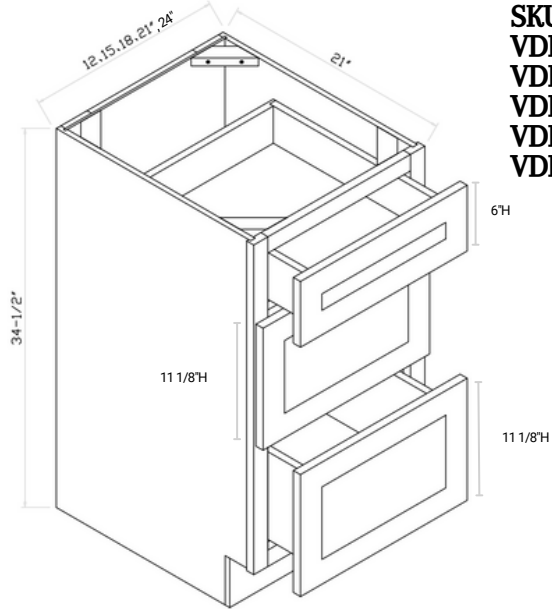

All our vanity cabinets are designed to fit a bathroom sink (except VDB).

VANITY CABINETS

SKU
VDB12
VDB15
VDB18
VDB21
VDB24