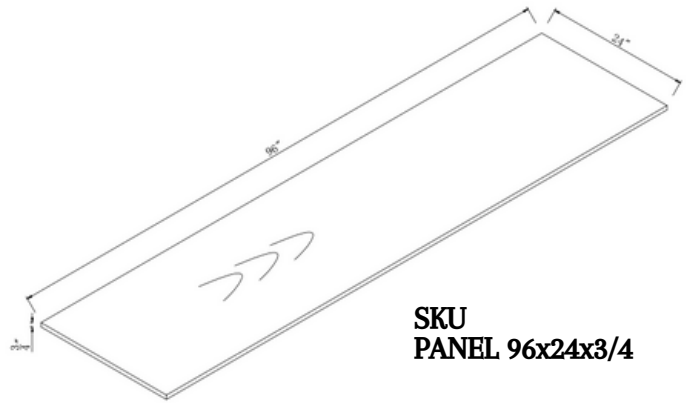

SKU
PANEL 96x24x3/4

*Only one side finished

Finished Panel