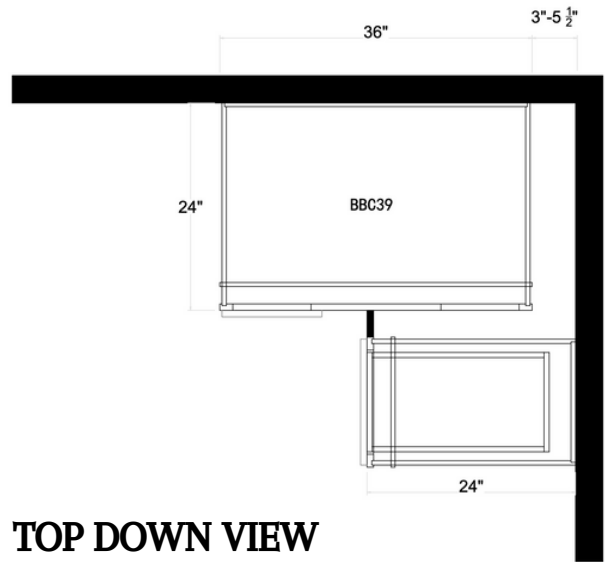

SKU
FSB36

Designed to fit
a farmer style sink

CORNER BASE CABINETS

SKU
BBC39

Base Blind
Corner

TOP DOWN VIEW

SKU
BBC42

Base Blind
Corner