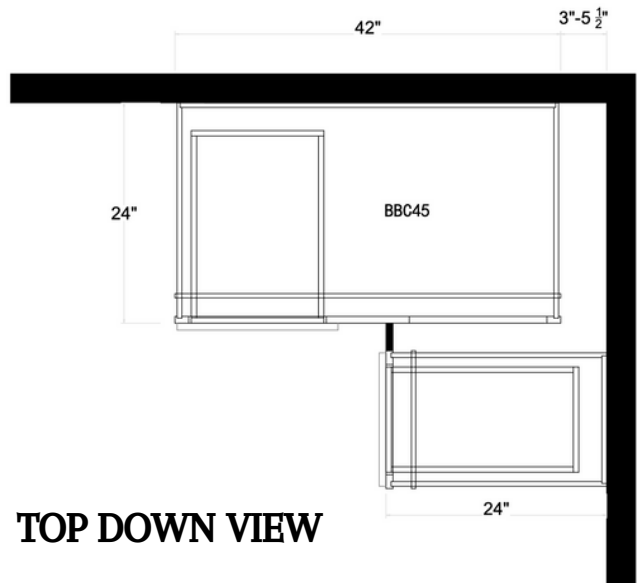

TOP DOWN VIEW