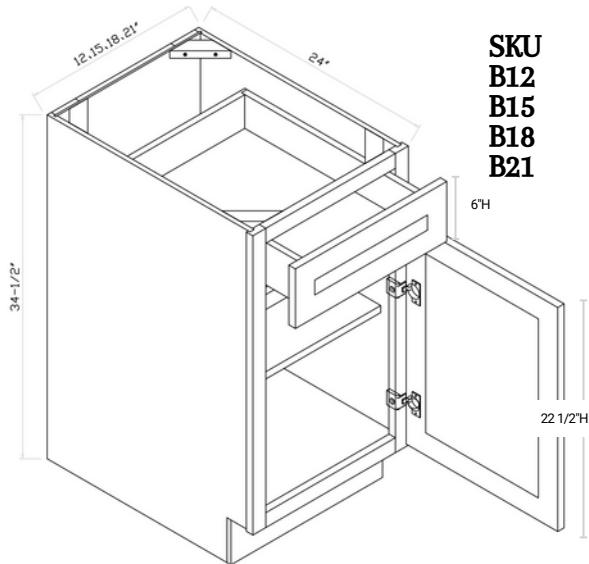

**SKU
B12
B15
B18
B21**