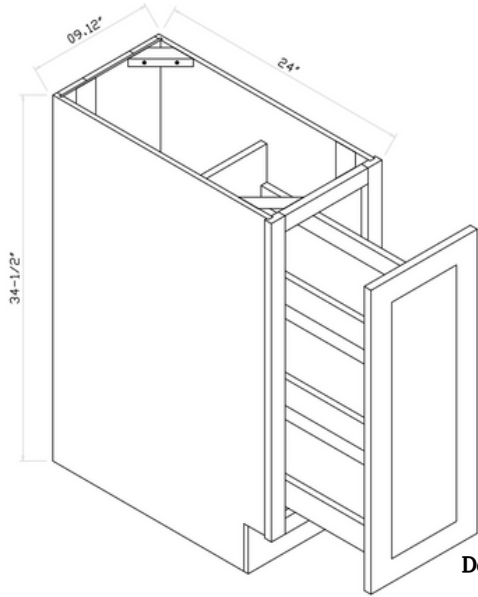

SEE OUR
PRODUCT :

Get More Information :
www.pioneercabinet.com

CONFIGURATIONS

We offer our cabinetry in a variety of sizes, shapes, and configurations to ensure we meet the unique needs of every space. Please review the options and select the SKU that best works for you- SKU letters indicate the shape / configuration, while the SKU numbers indicate the product's varied dimension in inches. For example, SKU "B12" is our classic base cabinet in the 12" width size; SKU "W1230" is our regular wall cabinet in 12" width size and 30" height size

**SKU
B09**

**SKU
B12
B15
B18
B21**

**SKU
B24
B27
B30**

**SKU
B33
B36
B39
B42**

**SKU
B06SR**

Designed to be a
spice rack

BASE CABINETS

SKU
B09SR
B12SR