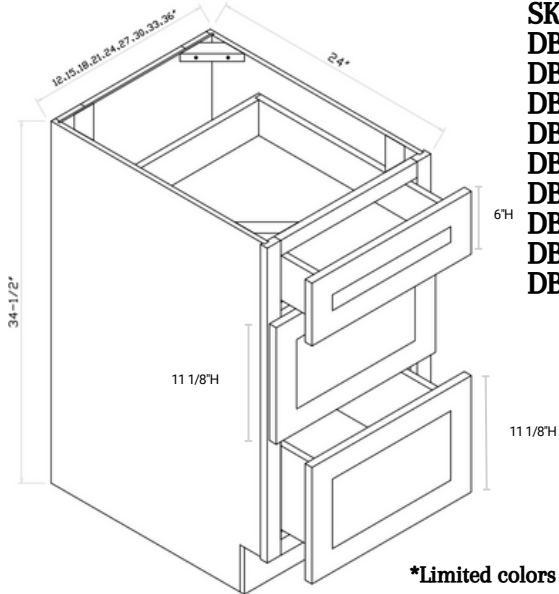

SKU
DB12
DB15
DB18
DB21
DB24
DB27
DB30
DB33*
DB36

*Limited colors only