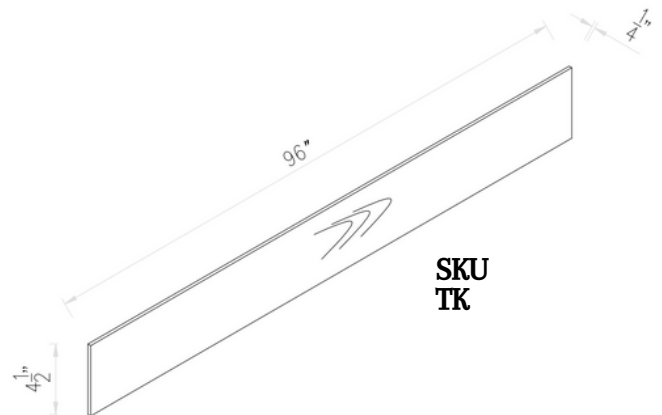

Fridge Panel

SKU
PANEL 96x48x1/2"

SKU
PANEL 96x24x3/4

*Only one side finished

Finished Panel

SKU
DWP3

Dishwasher
Panel

SKU
TK