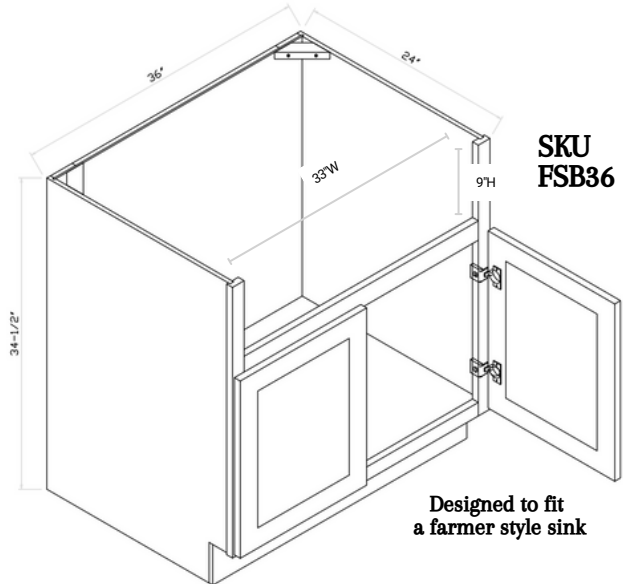

Designed to be a
spice rack

SKU
BOES12

SKU
DB12
DB15
DB18
DB21
DB24
DB27
DB30
DB33*
DB36

*Limited colors only

SKU
BMC30

Designed to fit
a built-in microwave

SKU
SB24
SB27
SB30
SB33
SB36
SB42

Designed to fit a
sink or cooktop

SKU
FSB36

Designed to fit
a farmer style sink

CORNER BASE CABINETS

SKU
BBC39

Base Blind
Corner

TOP DOWN VIEW

SKU
BBC42

Base Blind
Corner