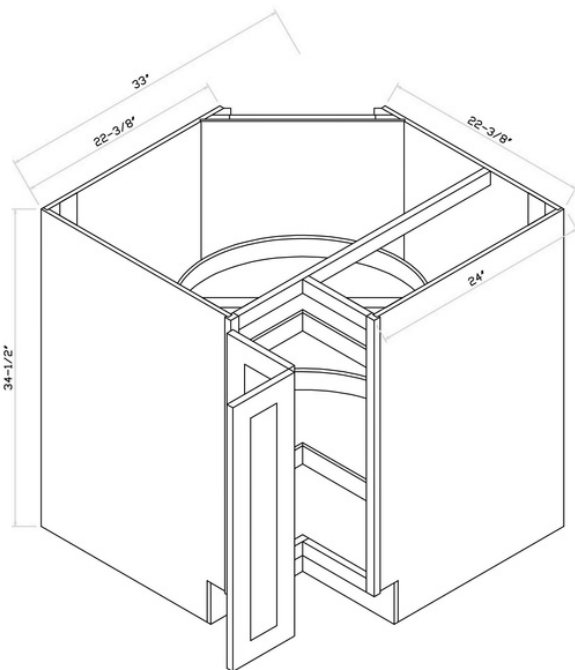

SKU
BLS33

Base Lazy
Susan