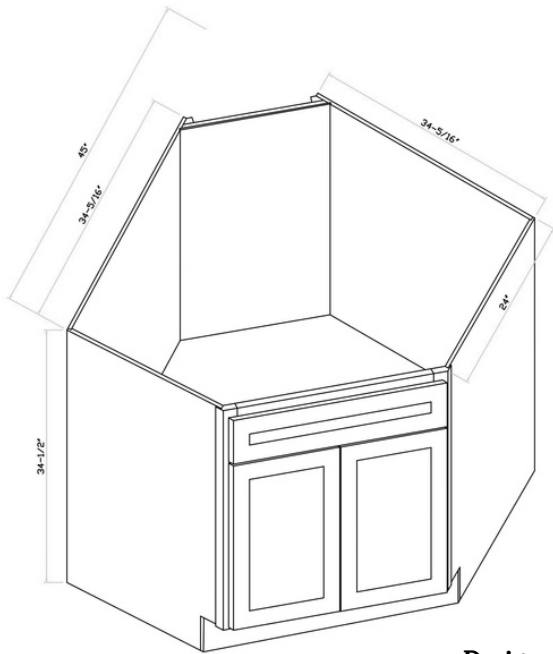

TOP DOWN VIEW

SKU
BBC45

Base Blind
Corner

TOP DOWN VIEW

CORNER BASE CABINETS

SKU
SBD36*
SBD45

Designed to fit
a sink

*Limited colors only