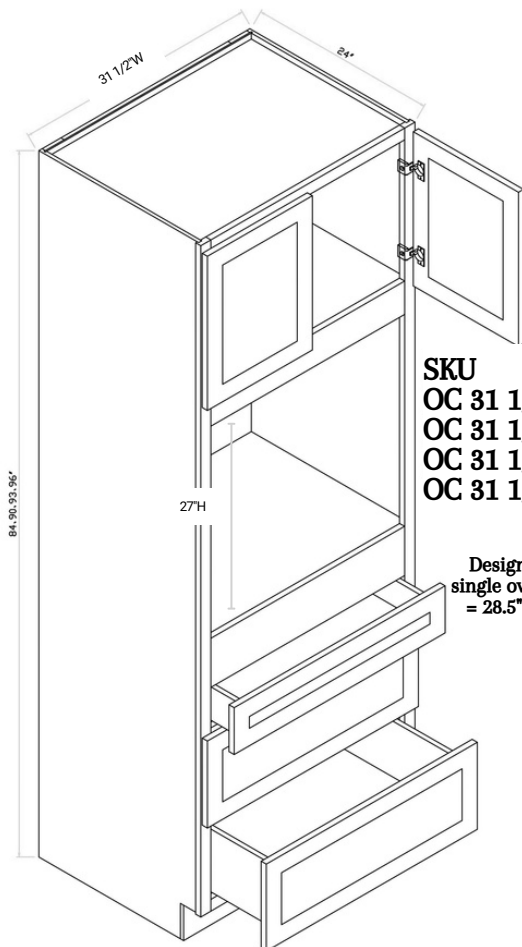

SKU
P2484
P2490
P2493
P2496

P3084
P3090
P3093
P3096

P3684
P3690
P3693
P3696

OVEN CABINETS

SKU
 OC 31 1/2 84SM
 OC 31 1/2 90SM
 OC 31 1/2 93SM
 OC 31 1/2 96SM

Designed to fit a single oven + microwave combo; opening = 28.5"W by 42"H

SKU
 OC 31 1/2 84S+M(SMS)
 OC 31 1/2 90S+M(SMS)
 OC 31 1/2 93S+M(SMS)
 OC 31 1/2 96S+M(SMS)

Designed to fit a single oven + microwave separate; top opening = 28.5"W by 16"H; bottom opening = 28.5"W by 27"H

SKU
 OC 31 1/2 84S
 OC 31 1/2 90S
 OC 31 1/2 93S
 OC 31 1/2 96S

Designed to fit a single oven; opening = 28.5"W by 27"H

SKU
 OC 31 1/2 84D
 OC 31 1/2 90D
 OC 31 1/2 93D
 OC 31 1/2 96D

Designed to fit a double oven; opening = 28.5"W by 49"H