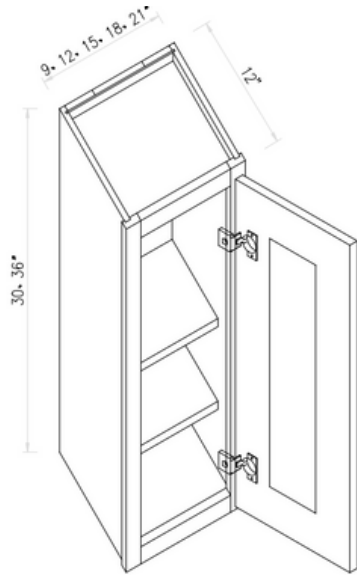

SKU
VSD30L

SKU
VSD30R

SKU
VSD36L

SKU
VSD36R

SKU
VSD42L

SKU
VSD42R

All our vanity cabinets are designed to fit a bathroom sink (except VDB).

WALL CABINETS