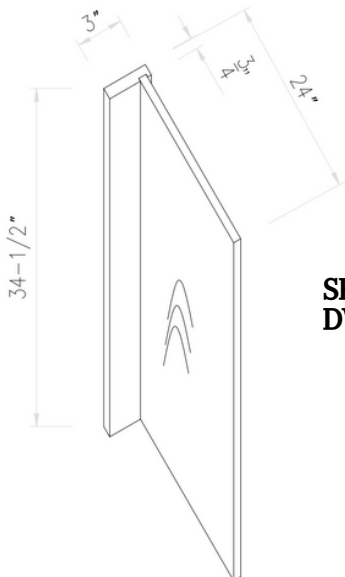

Fridge Panel

SKU
PANEL 96x48x1/2"

SKU
PANEL 96x24x3/4

*Only one side finished

Finished Panel

SKU
DWP3

Dishwasher
Panel

SKU
TK