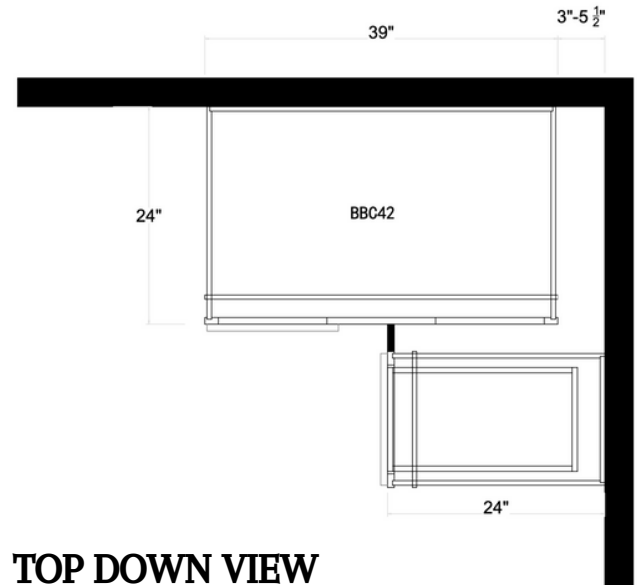

SKU
FSB36

Designed to fit
a farmer style sink

CORNER BASE CABINETS

SKU
BBC39

Base Blind
Corner

TOP DOWN VIEW

SKU
BBC42

Base Blind
Corner