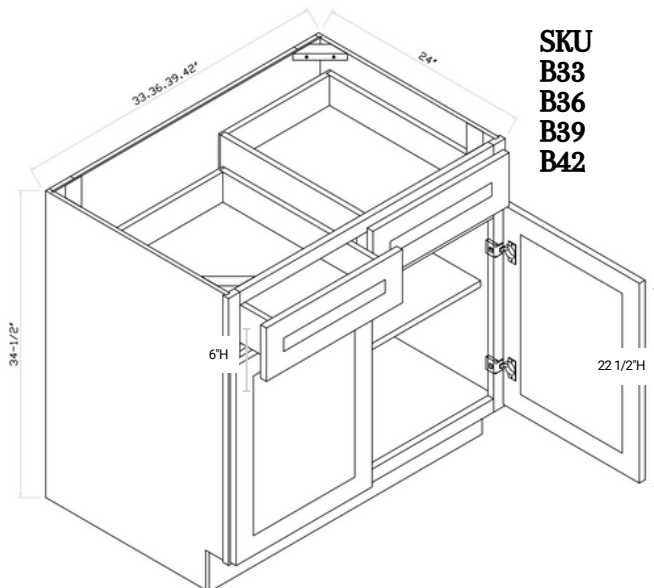

**SKU
B33
B36
B39
B42**